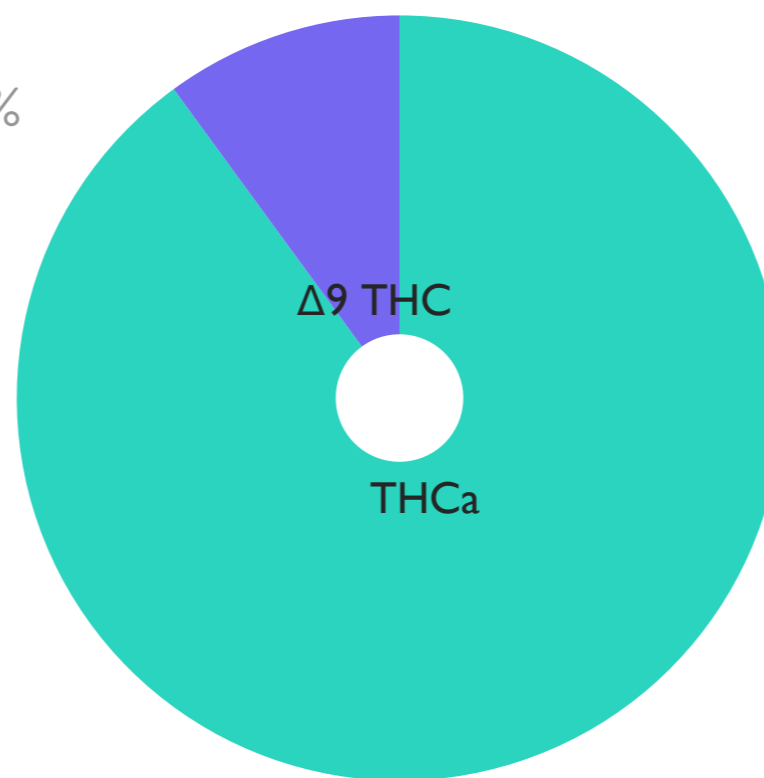

LAB RESULTS

Cultivar: Green Crack
Id: 1A412030000019F000000652
Facility: NYHO LABS LLC
License: OCM-PROC-24-000081-P1
Tested By: ACT Laboratories of New York, LLC
On: 2025-12-17
Lab License: OCM-CPL-24-00001-L1

CANNABINOIDS

960.79 MG THC PER PACKAGE

- THCa: 38.9%
- Δ9 THC: 4.3%

THC 1:0 CBD

Cannabinoid	Weight	Percent
THCa	971.74 mg/pkg	38.87%
Total THC	960.79 mg/pkg	38.43%
Total Cannabinoids	960.79 mg/pkg	38.43%
Δ9 THC	108.57 mg/pkg	4.34%
CBC	0mg/g	0%
CBCa	0mg/g	NaN%
CBD	0mg/g	0%
CBDa	0mg/g	0%
CBDV	0mg/g	0%
CBG	0mg/g	0%
CBN	0mg/g	0%
Δ10 THC	0mg/g	0%
Δ8 THC	0mg/g	0%
THCV	0mg/g	0%
Total CBD	0mg/g	0%