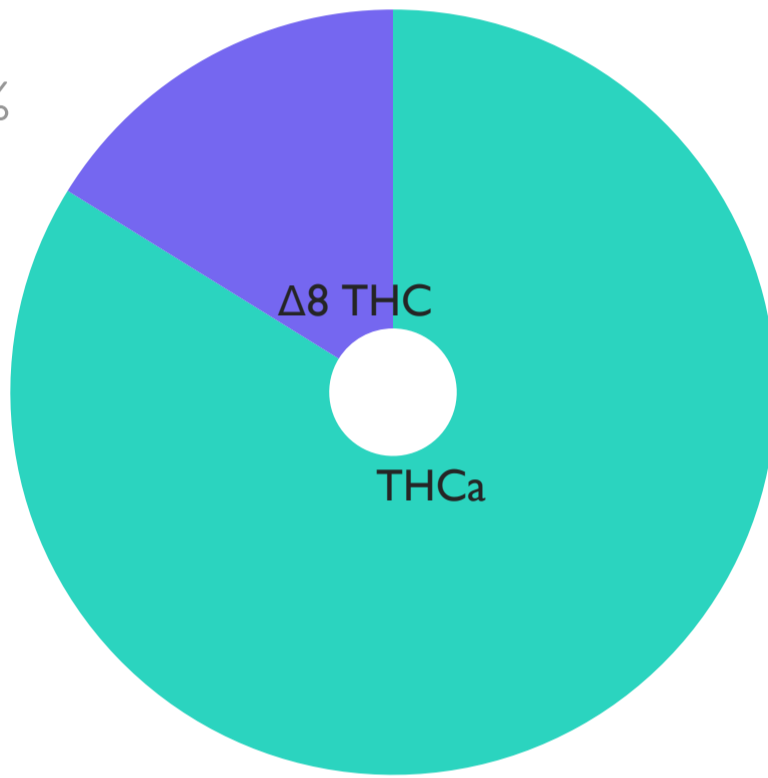

## CANNABINOIDS

**1588.68 MG THC PER PACKAGE**

THCa: 29.7%

Δ8 THC: 5.7%