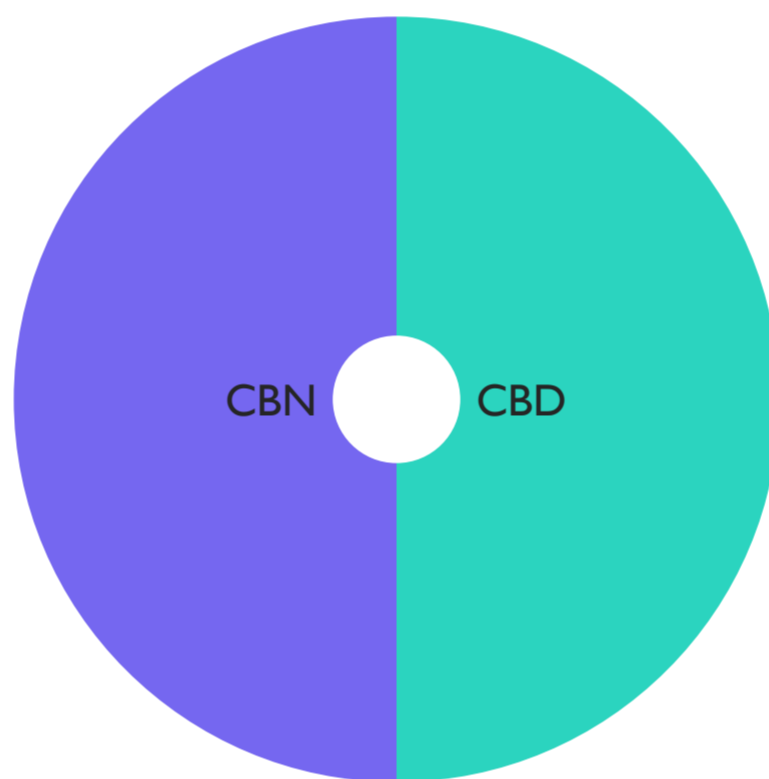

LAB RESULTS

Cultivar:	REMZZZ Peach Slumber 20 Pack
Id:	1A41203000018A1000000041
Facility:	Empire Agricultural Services, LLC
License:	OCM-PROC-24-000108-P2
Tested By:	Green Analytics NY, LLC
On:	2026-01-31
Lab License:	OCM-CPL-24-00013-L1

CANNABINOIDS

5.499 MG THC PER SERVING

5.64 MG CBD PER SERVING

■ CBD: 0.1%

■ CBN: 0.1%

THC 1:1 CBD

Cannabinoid	Weight	Percent
CBC	0.094 mg/srv	0.002%
CBCa	0mg/g	NaN%
Total Cannabinoids	17.11 mg/srv	0.36%
CBD	5.64 mg/srv	0.12%
CBN	5.64 mg/srv	0.12%
Total CBD	5.64 mg/srv	0.12%
Δ9 THC	5.499 mg/srv	0.117%
Total THC	5.499 mg/srv	0.117%
CBG	0.235 mg/srv	0.005%
CBDa	0mg/g	0%
CBDV	0mg/g	0%
Δ10 THC	0mg/g	0%
Δ8 THC	0mg/g	0%
THCa	0mg/g	0%
THCV	0mg/g	0%

TERPENES

Terpene	%
---------	---

501 Hurley PROC

**REMZZZ PEACH SLUMBER
20 PACK**
INFUSED EDIBLE