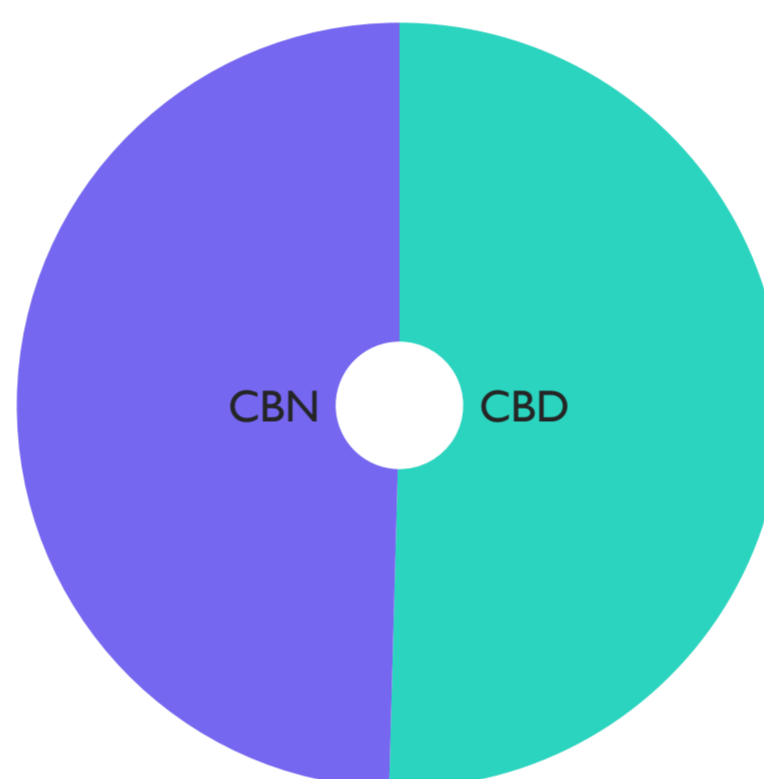

## LAB RESULTS

Cultivar:	REMZzz Moondrift Berry 100mg 20
Id:	1A41203000018A1000000377
Facility:	Empire Agricultural Services, LLC
License:	OCM-PROC-24-000108-P2
Tested By:	Green Analytics NY, LLC
On:	2026-02-10
Lab License:	OCM-CPL-24-00013-L1

## CANNABINOIDS

**5.181 MG THC PER SERVING**

**5.464 MG CBD PER SERVING**

CBD: 0.1%

CBN: 0.1%

**THC 1:1 CBD**

Cannabinoid	Weight	Percent
CBC	0mg/g	0%
CBCa	0mg/g	NaN%
Total Cannabinoids	16.25 mg/srv	0.35%
CBD	5.464 mg/srv	0.116%
Total CBD	5.464 mg/srv	0.116%
CBN	5.369 mg/srv	0.114%
$\Delta$ 9 THC	5.181 mg/srv	0.11%
Total THC	5.181 mg/srv	0.11%
CBG	0.236 mg/srv	0.005%
CBDa	0mg/g	0%
CBDV	0mg/g	0%
$\Delta$ 10 THC	0mg/g	0%
$\Delta$ 8 THC	0mg/g	0%
THCa	0mg/g	0%
THCV	0mg/g	0%

## TERPENES

Terpene	%
---------	---

501 Hurley PROC

**REMZZZ MOONDRIFT  
BERRY 100MG 20-PACK**  
INFUSED EDIBLE