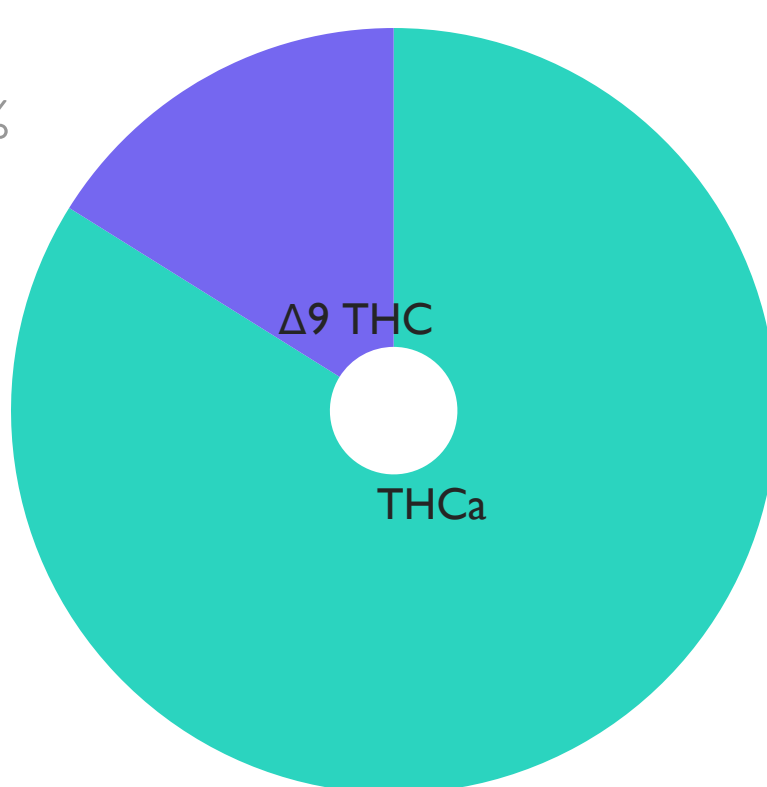

## LAB RESULTS

Cultivar: Pineapple Express
Id: 1A41203000016B3000000161
Facility: Canna Cure Farms, LLC
License: OCM-PROC-24-000135-P1
Tested By: Green Analytics NY, LLC
On: 2026-02-10
Lab License: OCM-CPL-24-00013-L1

## CANNABINOIDS

- THCa: 21.4%
- Δ9 THC: 4.1%

### THC 1:0 CBD

Cannabinoid	Weight	Percent
Total Cannabinoids	231.92 mg/g	23.19%
Total THC	229.22 mg/g	22.922%
THCa	214.41 mg/g	21.441%
Δ9 THC	41.18 mg/g	4.118%
Total Terpenes	17.4 mg/g	1.74%
CBG	2.7 mg/g	0.27%
CBC	0mg/g	0%
CBCa	0mg/g	0%
CBD	0mg/g	0%
CBDa	0mg/g	0%
CBDV	0mg/g	0%
CBN	0mg/g	0%
Δ10 THC	0mg/g	0%
Δ8 THC	0mg/g	0%
THCV	0mg/g	0%
Total CBD	0mg/g	0%