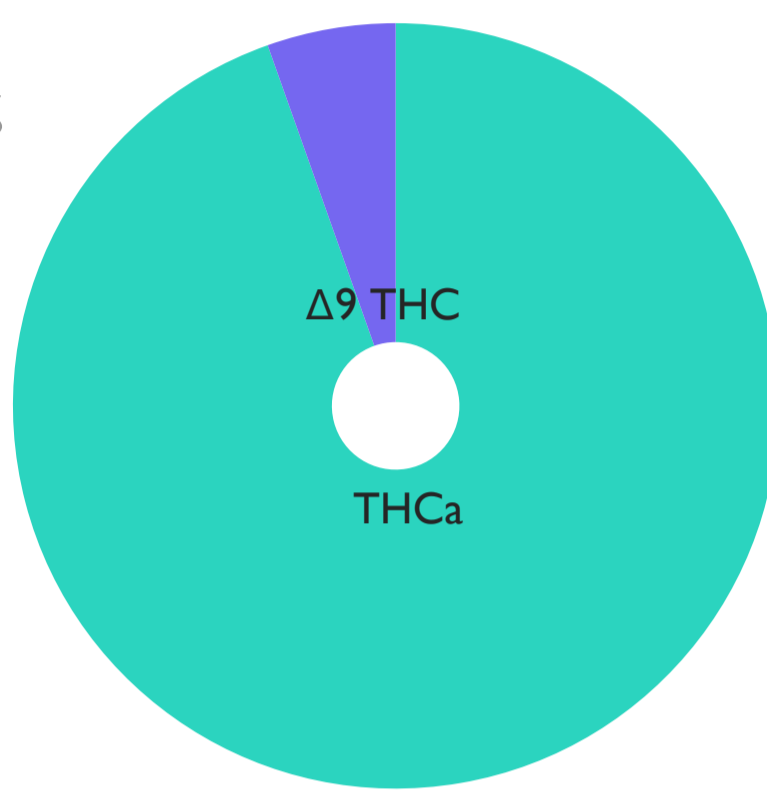

LAB RESULTS

Cultivar: Blue Dream
Id: 1A41203000016B3000000195
Facility: Canna Cure Farms, LLC
License: OCM-PROC-24-000135-P1
Tested By: Green Analytics NY, LLC
On: 2026-02-10
Lab License: OCM-CPL-24-00013-L1

CANNABINOIDS

- THCa: 18.4%
- Δ9 THC: 1.1%

THC 1:0 CBD

Cannabinoid	Weight	Percent
THCa	184.3 mg/g	18.43%
Total THC	172.21 mg/g	17.221%
Total Cannabinoids	172.21 mg/g	17.22%
Total Terpenes	18.8 mg/g	1.88%
Δ9 THC	10.58 mg/g	1.058%
CBC	0mg/g	0%
CBCa	0mg/g	0%
CBD	0mg/g	0%
CBDa	0mg/g	0%
CBDV	0mg/g	0%
CBG	0mg/g	0%
CBN	0mg/g	0%
Δ10 THC	0mg/g	0%
Δ8 THC	0mg/g	0%
THCV	0mg/g	0%
Total CBD	0mg/g	0%

TERPENES

Terpene	%
α-Pinene	0.65%
β-Myrcene	0.45%
β-Pinene	0.28%
Linalool	0.2%
β-Caryophyllene	0.15%
Limonene	0.15%

Canna Cure Farms, LLC

BLUE DREAM 3.5G

BUDS