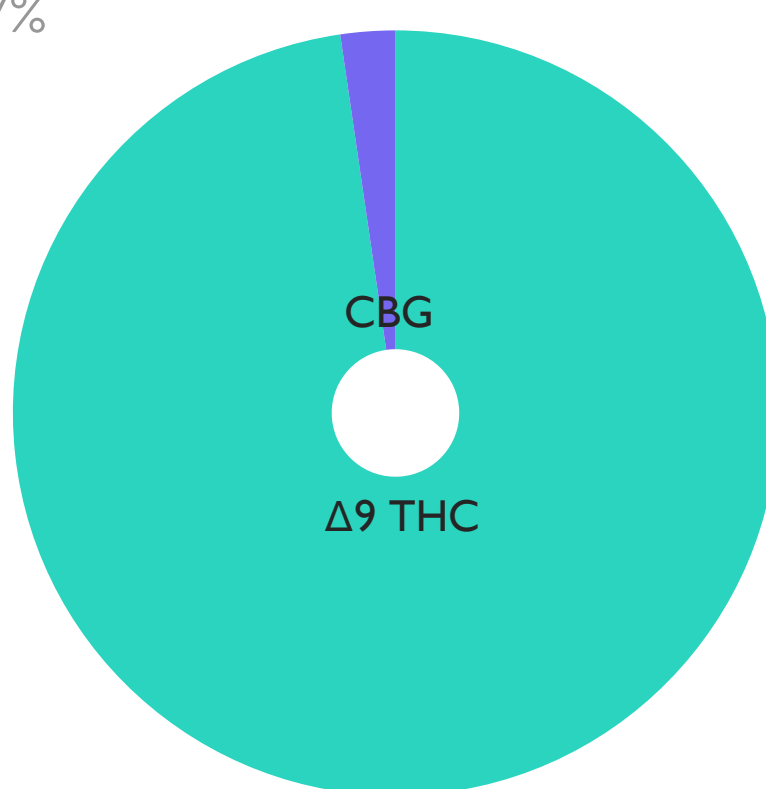

LAB RESULTS

Cultivar: Crown Genetics
Id: 1A41203000011A70000000476
Facility: Adonis Distribution Inc.
License: OCM-PROC-24-000063-P1
Batch: CNG-1-GSC
Tested By: Reliable Labs, Inc.
On: 2025-12-30
Lab License: OCM-CPL-24-00011-L1

CANNABINOIDS

846.53 MG THC PER PACKAGE

- Δ9 THC: 84.7%
- CBG: 2%

THC 1:0 CBD

Cannabinoid	Weight	Percent
Total Cannabinoids	880.15 mg/pkg	88.01%
Δ9 THC	846.53 mg/pkg	84.65%
Total THC	846.53 mg/pkg	84.65%
CBG	20.03 mg/pkg	2%
Total Terpenes	11.61 mg/g	1.161%
CBC	8.81 mg/pkg	0.88%
CBN	4.78 mg/pkg	0.48%
CBCa	0mg/g	0%
CBD	0mg/g	0%
CBDa	0mg/g	0%
CBDV	0mg/g	0%
Δ10 THC	0mg/g	0%
Δ8 THC	0mg/g	0%
THCa	0mg/g	0%
THCV	0mg/g	0%
Total CBD	0mg/g	0%

TERPENES

Terpene	%
Limonene	0.2779%
β-Caryophyllene	0.2493%
Linalool	0.1717%
β-Myrcene	0.1108%
α-Pinene	0.1027%
Terpinolene	0.0723%
α-Humulene	0.0711%
α-Bisabolol	0.0504%
Caryophyllene Oxide	0.0325%
Valencene	0.0226%