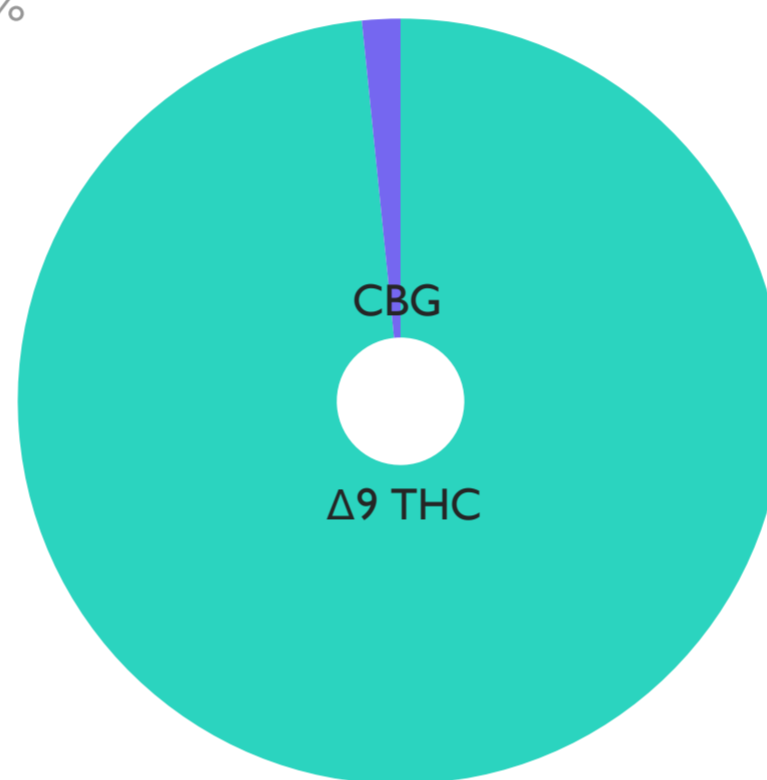

LAB RESULTS

Cultivar:	The Professor Milk Chocolate
	5mg
	Id: 1A4120300000140000000283
Facility:	BASIN MIXTURES INC
License:	OCM-PROC-24-000034-P2
Batch:	PR-MC5-0126-001
Tested By:	Green Analytics NY, LLC
On:	2026-02-09
Lab License:	OCM-CPL-24-00013-L1

CANNABINOIDS

4.801 MG THC PER SERVING

- Δ 9 THC: 0.4%
- CBG: 0%

THC 1:0 CBD

Cannabinoid	Weight	Percent
CBC	0mg/g	0%
CBCa	0mg/g	NaN%
Total Cannabinoids	4.95 mg/srv	0.44%
Δ 9 THC	4.801 mg/srv	0.427%
Total THC	4.801 mg/srv	0.427%
CBG	0.079 mg/srv	0.007%
CBN	0.034 mg/srv	0.003%
THCV	0.034 mg/srv	0.003%
CBD	0mg/g	0%
CBDa	0mg/g	0%
CBDV	0mg/g	0%
Δ 10 THC	0mg/g	0%
Δ 8 THC	0mg/g	0%
THCa	0mg/g	0%
Total CBD	0mg/g	0%