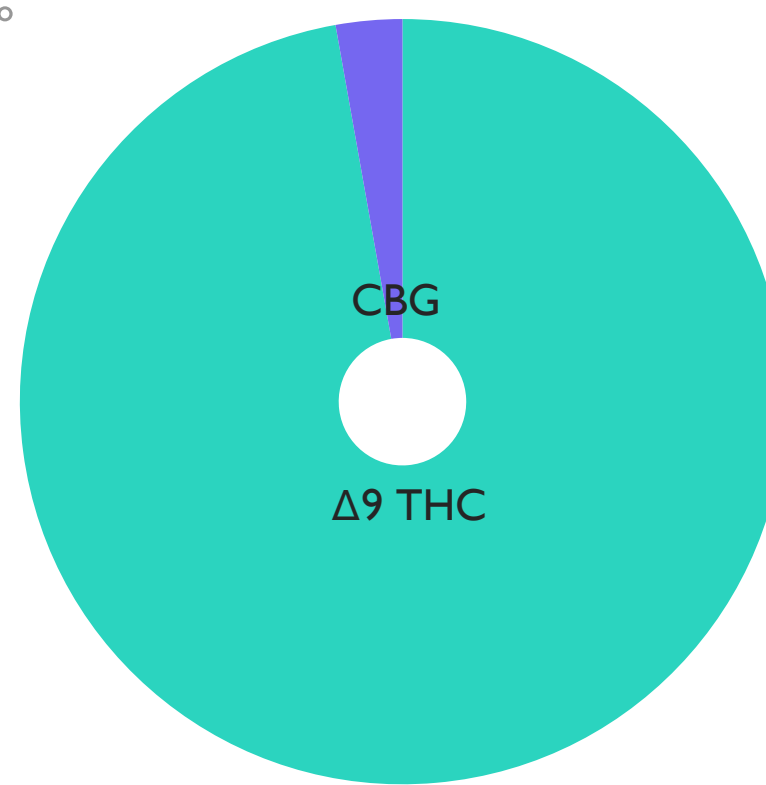

## LAB RESULTS

Cultivar: Waferz
Id: 1A4120300001524000000250
Facility: FLX EXTRACTS LLC
License: OCM-PROC-24-000219-P1
Tested By: Green Analytics NY, LLC
On: 2025-12-19
Lab License: OCM-CPL-24-00013-L1

## CANNABINOIDS

**83.96 MG THC PER PACKAGE**

- Δ9 THC: 84%
- CBG: 2.4%

### THC 1:0 CBD

Cannabinoid	Weight	Percent
Total Cannabinoids	87.64 mg/pkg	87.64%
Δ9 THC	83.96 mg/pkg	83.96%
Total THC	83.96 mg/pkg	83.96%
Total Terpenes	34.6 mg/g	3.46%
CBG	2.42 mg/pkg	2.42%
CBN	0.77 mg/pkg	0.77%
THCV	0.49 mg/pkg	0.49%
CBC	0mg/g	0%
CBCa	0mg/g	0%
CBD	0mg/g	0%
CBDa	0mg/g	0%
CBDV	0mg/g	0%
Δ10 THC	0mg/g	0%
Δ8 THC	0mg/g	0%
THCa	0mg/g	0%
Total CBD	0mg/g	0%

## TERPENES

Terpene	%
Limonene	1.61%
β-Myrcene	1.1%
α-Pinene	0.27%
β-Pinene	0.27%
Terpinolene	0.22%

FLX EXTRACTS LLC

**WAFERZ - CLASSIC CARTS**  
**- ALASKAN THUNDERFUCK**  
**1G**  
 CONCENTRATE