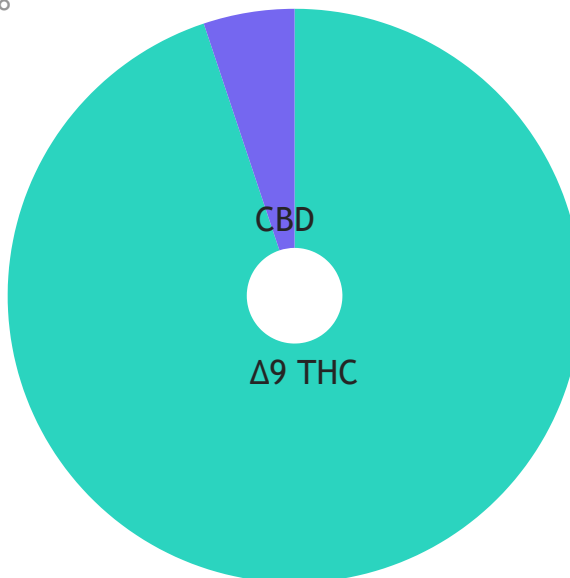

## LAB RESULTS

Cultivar: Smokiez Sweet Tropical Sativa  
100mg THC Fruit Chews

Id: 1A4120300000775000000156

Facility: NorthEast Extracts LLC

License: OCM-DIST-25-000181-DX1

Tested By: Green Analytics NY, LLC

## CANNABINOIDS

**8.88 MG THC PER SERVING**

**0.48 MG CBD PER SERVING**

■ Δ9 THC: 0.2%

■ CBD: 0%