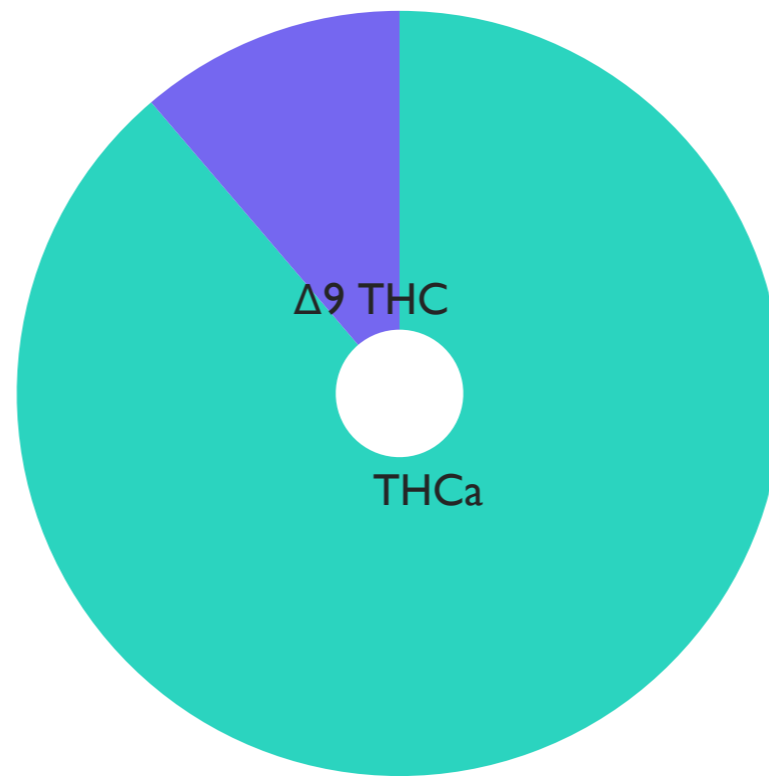

LAB RESULTS

Cultivar: Galactica
Id: 1A412030000048C000002131
Facility: Oak Queens LLC
License: OCM-MICR-24-000093-P3
Tested By: Kaycha Labs NY
On: 2026-01-29
Lab License: OCM-CPL-24-00006-L1

CANNABINOIDS

359.4916 MG THC PER PACKAGE

- THCa: 23.9%
- Δ9 THC: 3%

THC 1:0 CBD

Cannabinoid	Weight	Percent
CBC	1.576 mg/pkg	0.105%
CBCa	0mg/g	NaN%
Total Cannabinoids	363.63 mg/pkg	24.24%
Total THC	359.492 mg/pkg	23.966%
THCa	358.204 mg/pkg	23.88%
Δ9 THC	45.347 mg/pkg	3.023%
CBG	2.566 mg/pkg	0.171%
CBD	0mg/g	0%
CBDa	0mg/g	0%
CBDV	0mg/g	0%
CBN	0mg/g	0%
Δ10 THC	0mg/g	0%
Δ8 THC	0mg/g	0%
THCV	0mg/g	0%
Total CBD	0mg/g	0%

TERPENES

Terpene	%
β-Caryophyllene	0.58%
Limonene	0.28%
α-Humulene	0.2%
β-Myrcene	0.12%
α-Bisabolol	0.07%
Linalool	0.07%
farnesene	0.05%
Fenchol	0.05%
β-Pinene	0.04%
Terpineol	0.04%
α-Pinene	0.03%
Caryophyllene Oxide	0.03%
Ocimene	0.03%
Valencene	0.01%